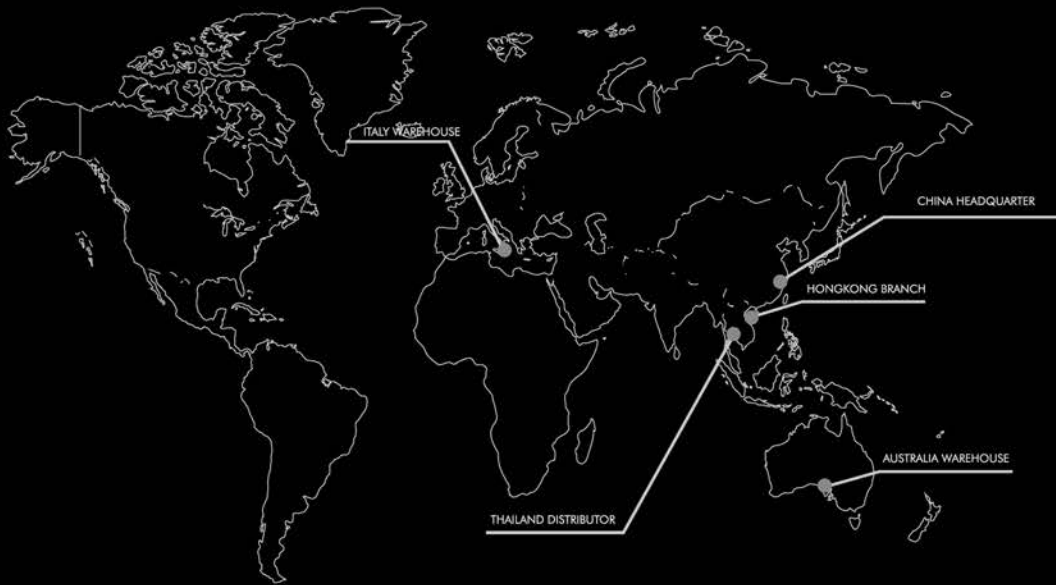

CAMARI INTERNATIONAL IN THE WORLD

WORLDWIDE
GLOBAL SERVICE

+500
MORE THAN 500 COLOURS

48h
FAST DELIVERY

+30
MORE THAN 30 ARTICLES

Service
CUSTOMER FOCUS

FOCUS Luxury Automotive Interior

ALCANTARA® Official Sole Distributor for Asia-Pacific

CAMARI® Italian Leather Hides Express