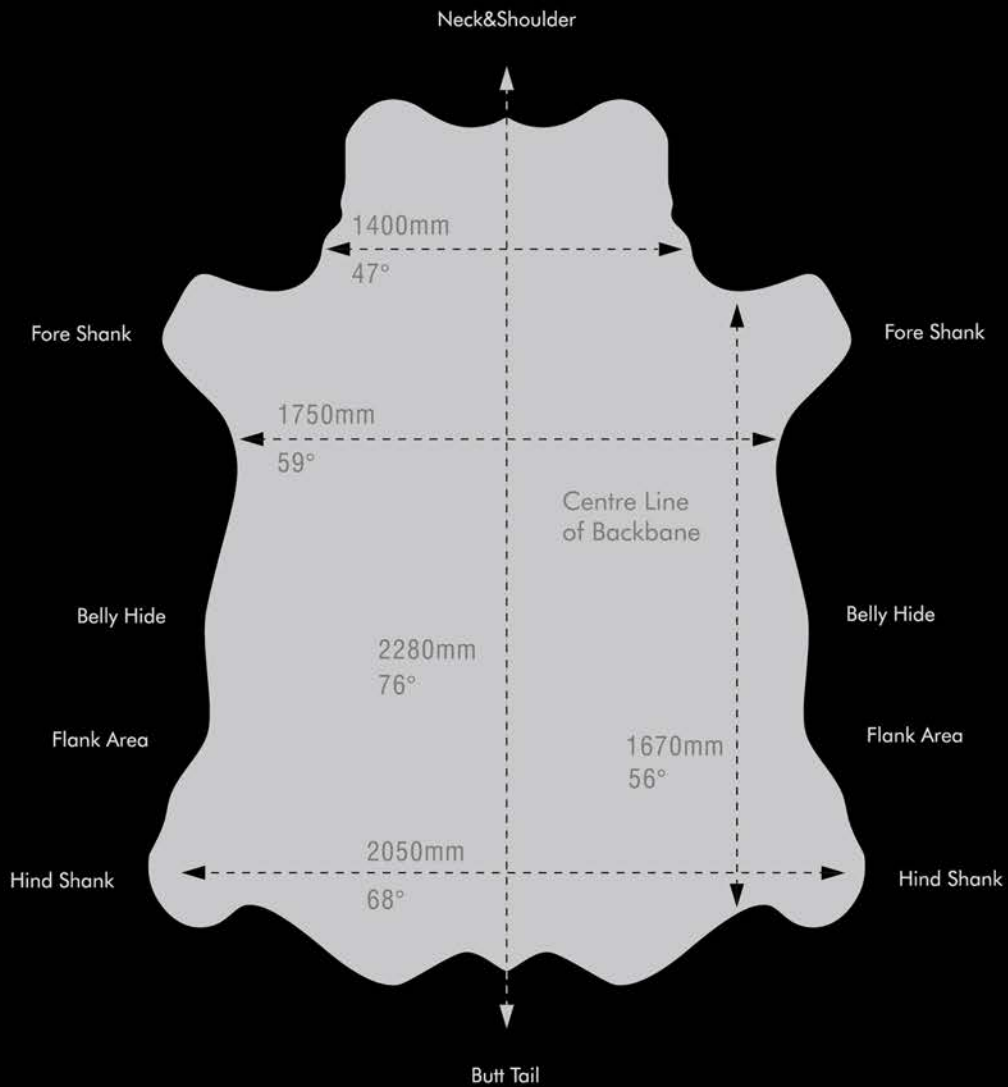

Understanding Your Leather Purchase:

Genuine leather unique traits may cause natural variations in shade and texture, both within a single hide or between different hides. We ensure each hide is carefully inspected and free from excessive defects before sale, some signs of natural origin are inevitable. Hide sizes vary from 4.5 to 5.0 m², please contact us for information on current availability.

While our samples provide a reliable guide to color and finish, please note that achieving an exact match is not guaranteed.